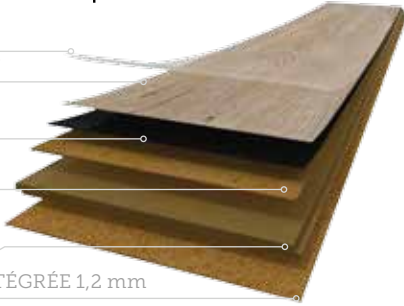

wood

Go

Solution technique

- COUCHE D'USURE
- DÉCOR HAUTE RÉOLUTION
- COUCHE SUPÉRIEUR DE VINYLE RECYCLÉ
- COUCHE DE LIÈGE AGGLOMÉRÉ DE 1,5 mm
- HDF - PANNEAU EN FIBRES DE BOIS HAUTE DENSITÉ AVEC SYSTÈME CORKLOC
- SOUS-COUCHE DE LIÈGE INTÉGRÉE 1,2 mm